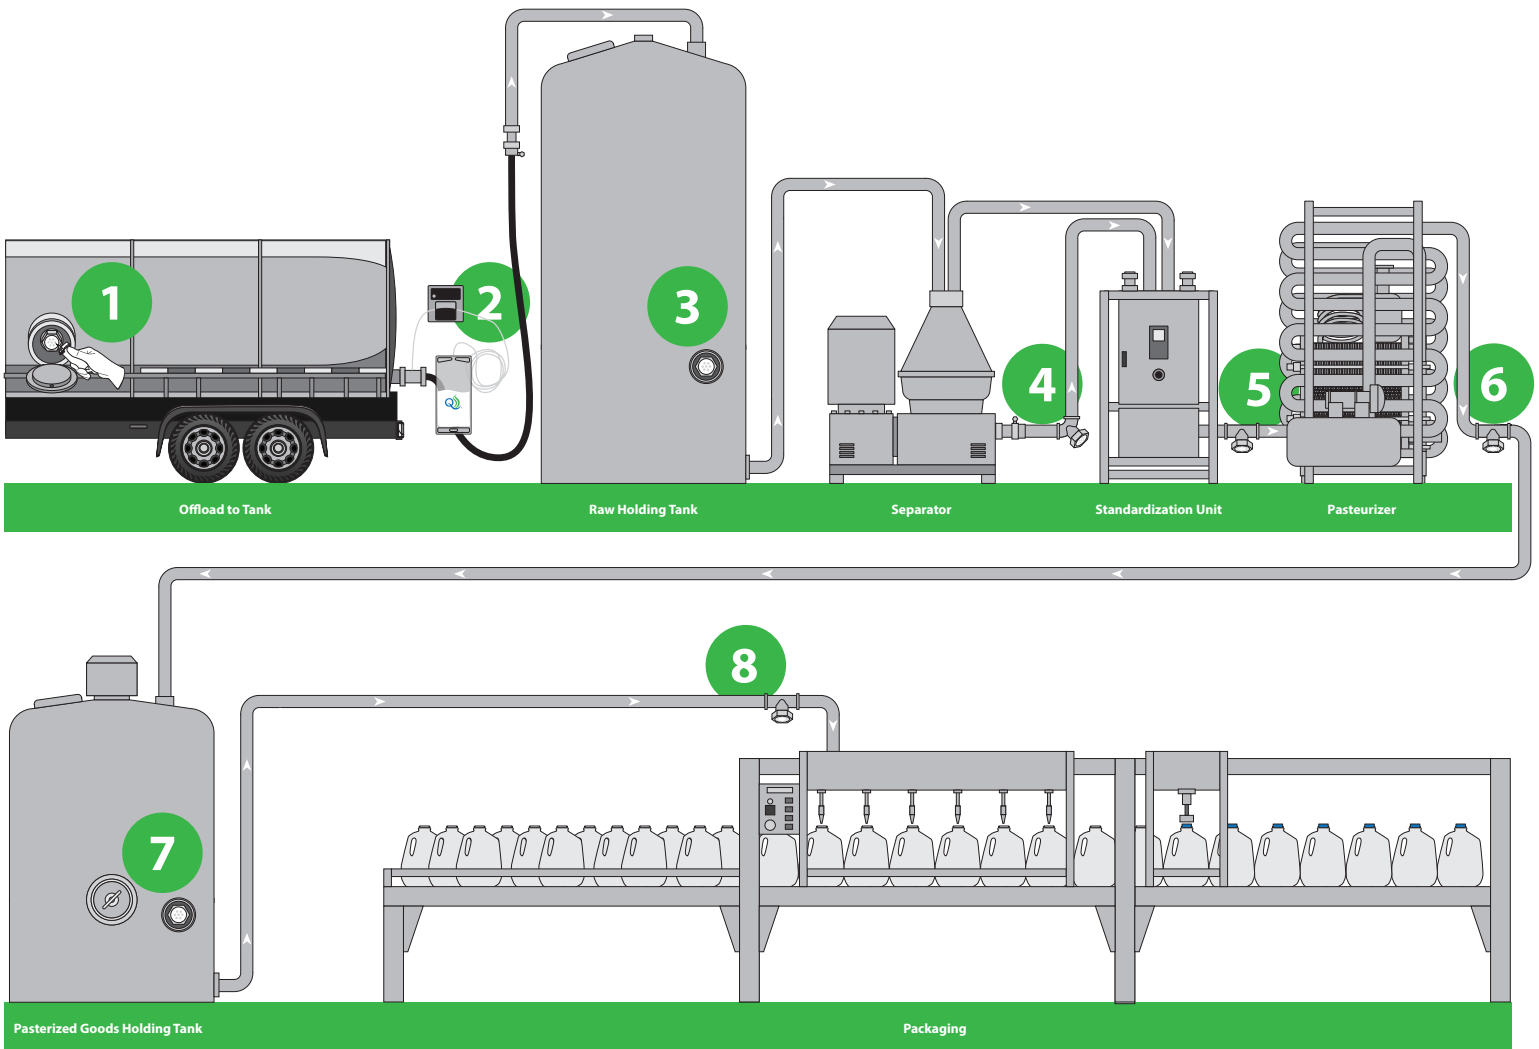

## DAIRY PROCESSORS - MILK APPLICATION SITES

471 Hayward Avenue North  
Oakdale, Minnesota 55128  
**651.501.2337**  
[www.qualitru.com](http://www.qualitru.com)