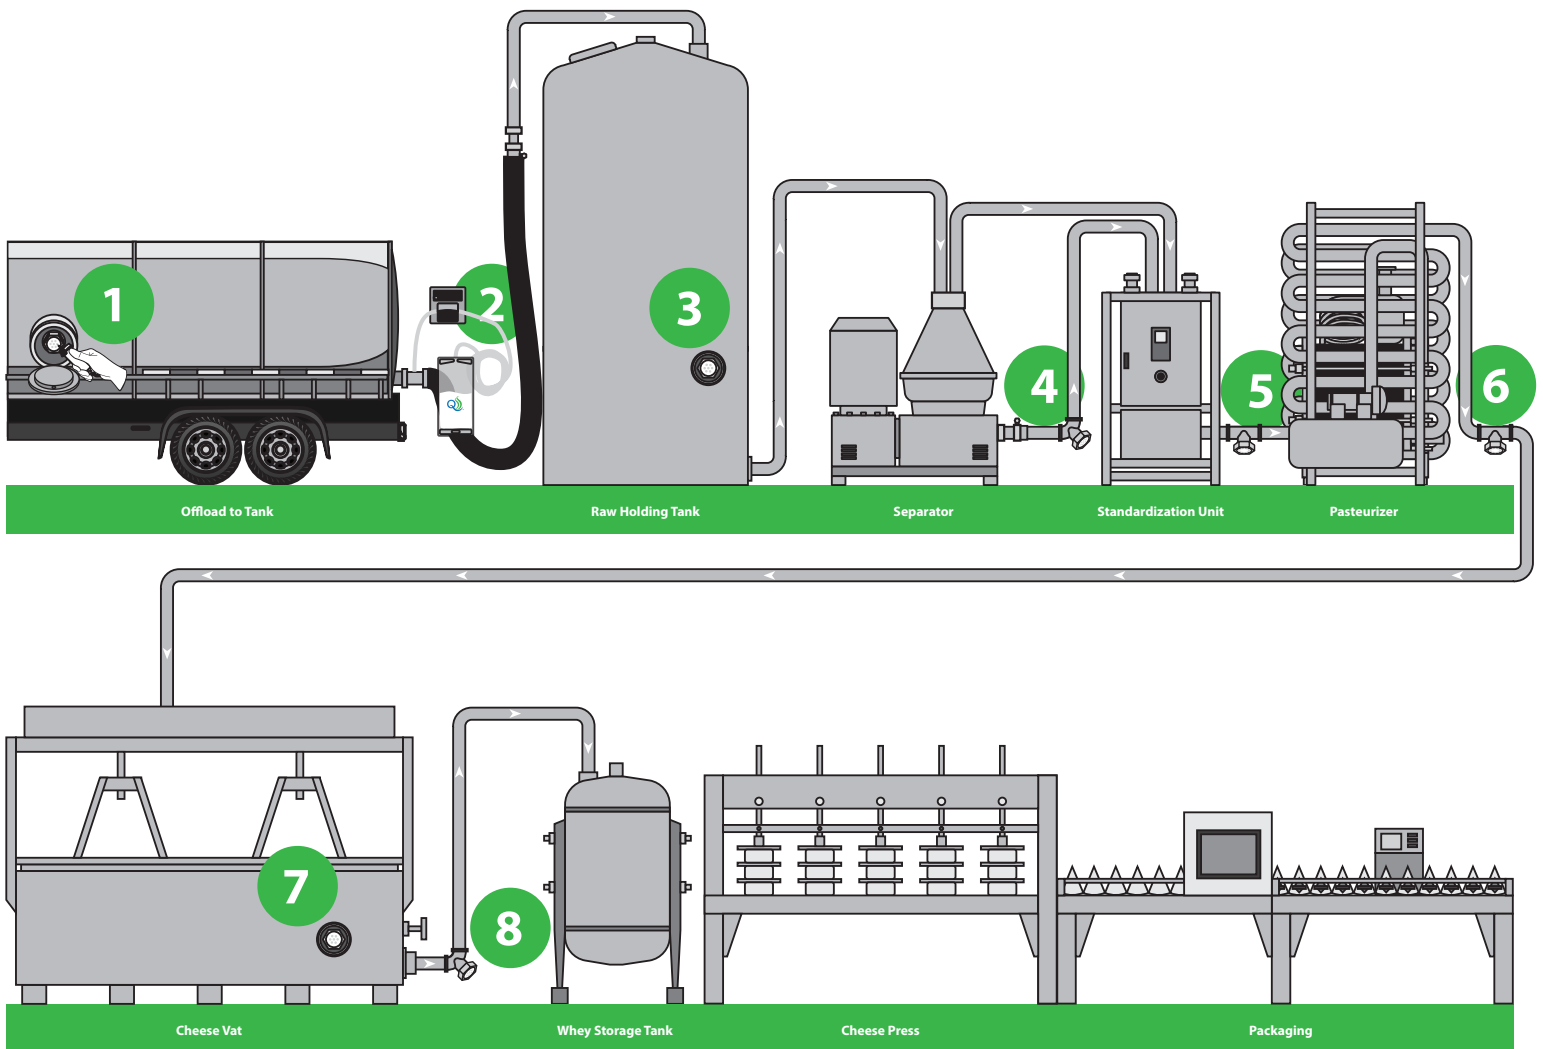

QUALITRU SAMPLING SYSTEMS

DAIRY PROCESSING CHEESE APPLICATION

471 Hayward Avenue North
Oakdale, Minnesota 55128

651.501.2337

www.qualitru.com